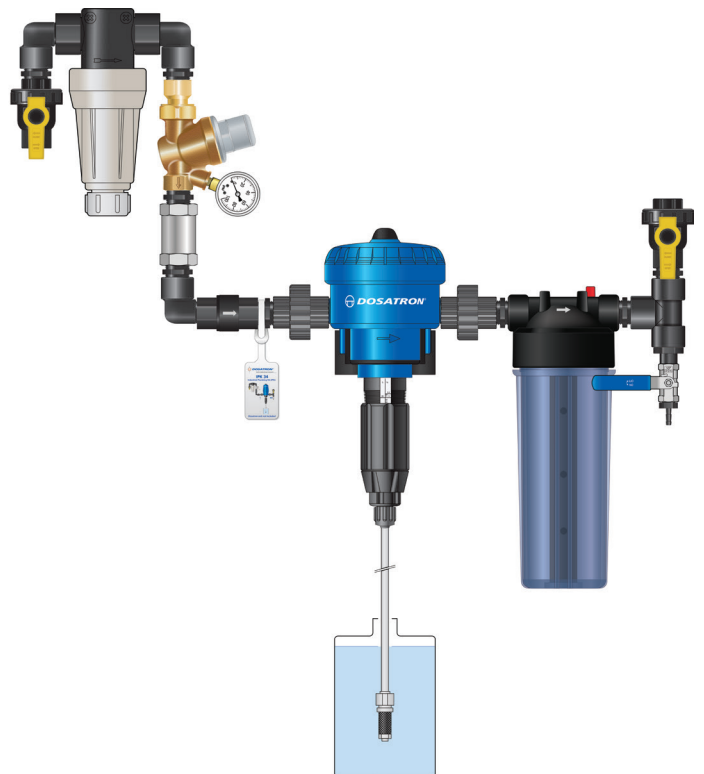

Dilution™

SOLUTIONS

A Dosatron International, LLC Company

Industrial Plumbing Kit

Part #: IPK34 - 3 GPM

IPK34 - 3 GPM Includes:

3/4" polypropylene Banjo single union ball valve (2)
1/2" stainless steel ball valve
3/4" polypropylene 200 mesh tee filter
3/4" pressure regulator w/gauge
3/4" 3 GPM flow restrictor
3/4" polypropylene check valve
3/4" union schedule 80 PVC (2)
3/4" x 2" Banjo polypropylene fittings (7)
1/2" x 2" Banjo polypropylene fittings
1/2" x 1/2" Banjo barb fitting
3/4" male to 1/2" female Banjo reducer bushing
3/4" Banjo T
3/4" Banjo street elbows (3)
Roll of Teflon tape
Instruction card

Dosatron unit sold separately

IPK34 - 3 GPM

For units: D07RE5 and D07RE125

NOTE: Installation illustration is to be used as a reference guide only.

Dilution Solutions • 2090 Sunnydale Blvd. • Clearwater, FL, USA
1-800-451-6628 • 1-727-451-1198 • www.dilutionsolutions.com

Dilution™

SOLUTIONS

A Dosatron International, LLC Company

Industrial Plumbing Kit With Mixing Chamber

Part #: IPK34MC - 3 GPM

IPK34MC - 3 GPM Includes:

3/4" polypropylene Banjo single union ball valve (2)
1/2" stainless steel ball valve
3/4" polypropylene 200 mesh tee filter
3/4" pressure regulator w/gauge
3/4" 3 GPM flow restrictor
3/4" polypropylene check valve
3/4" union schedule 80 PVC (2)
3/4" x 2" Banjo polypropylene fittings (8)
1/2" x 2" Banjo polypropylene fittings
1/2" x 1/2" Banjo barb fitting
3/4" male to 1/2" female Banjo reducer bushing
3/4" Banjo T
3/4" Banjo street elbows (3)
Roll of Teflon tape
Instruction card
Mixing chamber

Dosatron unit sold separately

IPK34MC - 3 GPM

For units: D07RE5 and D07RE125

NOTE: Installation illustration is to be used
as a reference guide only.

Dilution Solutions • 2090 Sunnydale Blvd. • Clearwater, FL, USA
1-800-451-6628 • 1-727-451-1198 • www.dilutionsolutions.com