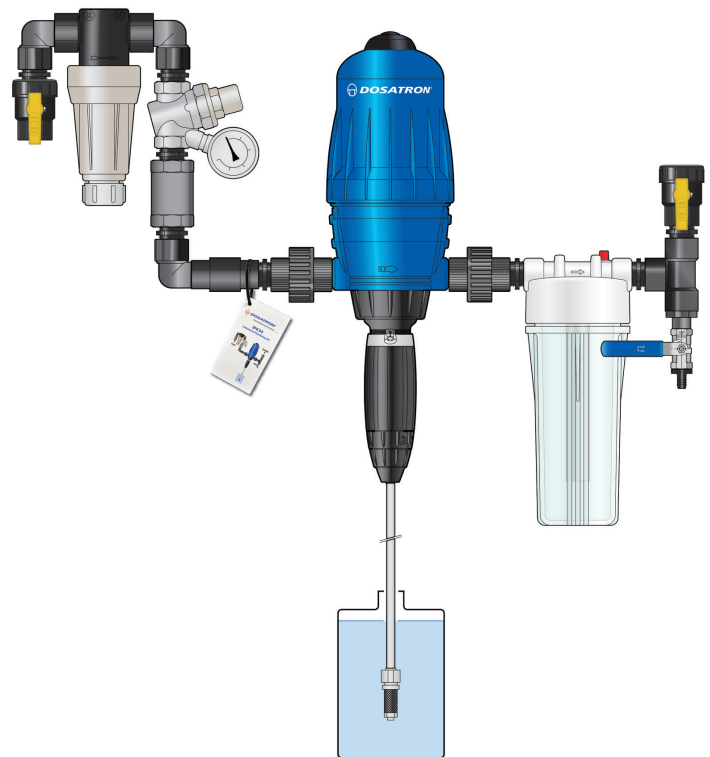

DOSATRON®

WATER POWERED DOSING TECHNOLOGY

Industrial Plumbing Kit With Mixing Chamber

Part #: IPK34MC - 14 GPM

IPK34MC - 14 GPM Includes:

3/4" polypropylene Banjo single union ball valve (2)
1/2" stainless steel ball valve
3/4" polypropylene 200 mesh tee filter
3/4" brass pressure regulator w/gauge
3/4" 14 GPM flow restrictor
3/4" polypropylene check valve
3/4" union schedule 80 PVC (2)
3/4" x 2" Banjo polypropylene fittings (8)
1/2" x 2" Banjo polypropylene fittings
1/2" x 1/2" Banjo barb fitting
3/4" male to 1/2" female Banjo reducer bushing
3/4" Banjo T
3/4" Banjo street elbows (3)
Roll of Teflon tape
Instruction card
Zip tie
Mixing chamber

NOTE: Dosatron unit sold separately

IPK34MC - 14 GPM

For units: D14MZ2, D14MZ5,
D14MZ10, and D14MZ3000

[Click here for IPK34MC - 14 GPM Assembly Instructions](#)

Dosatron International • 2090 Sunnydale Blvd. • Clearwater, FL, USA
800-523-8499 • 727-443-5404 • www.dosatronusa.com