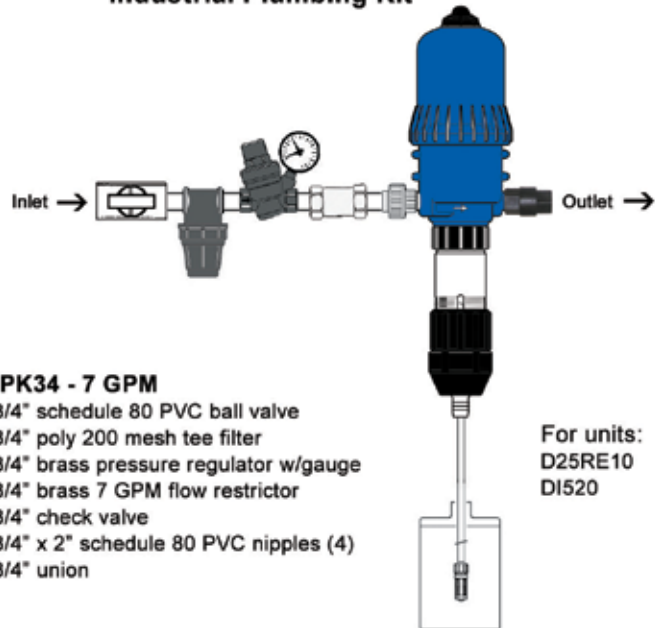

DOSATRON®

WATER POWERED DOSING TECHNOLOGY

7 GPM: DI520 Product Specifications

Dilution Range:	1:20 to 1:5 (5% to 20%)
Water Flow Range:	.09 to 7 GPM
Operating Pressure Range:	7 to 57 PSI
Available Housing Materials:	<ul style="list-style-type: none"> • Polyacetal (Standard Blue) • PVDF (White) • Hastelloy
Dimensions:	18 1/2" x 6 1/4"
Weight:	5 lbs
Connection Size:	3/4" NPT
Maximum Temperature:	104° F
Included Accessories:	4 ft clear suction tube, strainer, weight, mounting bracket and operating manual
Recommended Accessories:	200 mesh filter, check valve, pressure regulator, flow restrictor.

Recommended Installation

IPK34 - 7 GPM Industrial Plumbing Kit

Dosatron International
2090 Sunnysdale Blvd. • Clearwater, FL, USA
800-523-8499 • www.dosatronusa.com