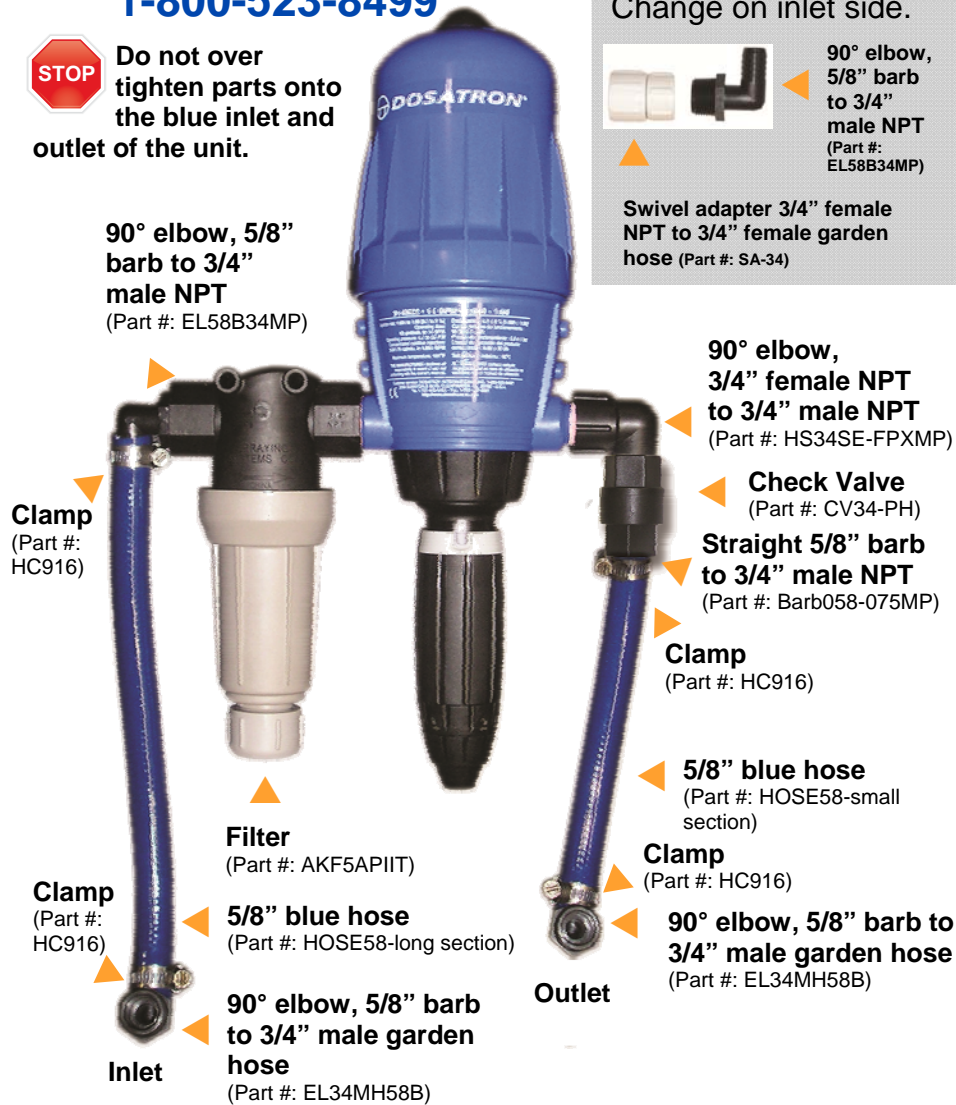

ASSEMBLY INSTRUCTIONS

Li'l Bud-D Quick Hook-Up Kit

Portable Chemical Dispensing System

Part #: HSPK58-PAA

Fits 7 GPM, 11 GPM, and 14 GPM

(Dosatron Unit, Quick Hook-Up Kit, and Cart Sold Separately)

DOSATRON®

NOTE: Quick Hook-Up Kit option included for use with garden hose. Change on inlet side.

90° elbow, 5/8" barb to 3/4" male NPT (Part #: EL58B34MP)

Swivel adapter 3/4" female NPT to 3/4" female garden hose (Part #: SA-34)

Contents Shown Assembled (Dosatron Unit sold separately)

Quick Hook-Up Kit as shown for use with washing machine hose.

- | | |
|---|---|
| 1 - Filter | 2 - 90° elbow, 5/8" barb to 3/4" male garden hose |
| 1 - Check valve | 1 - 90° elbow, 3/4" female NPT to 3/4" male NPT |
| 4 - Stainless steel clamp | 1 - Straight 5/8" barb to 3/4" male NPT |
| 2 - 5/8" blue hose | 1 - Teflon Tape (Part #: TEF12) |
| 1 - 90° elbow, 5/8" barb to 3/4" male NPT | |
| 1 - Velcro Strap (Part #: PDI114) | |